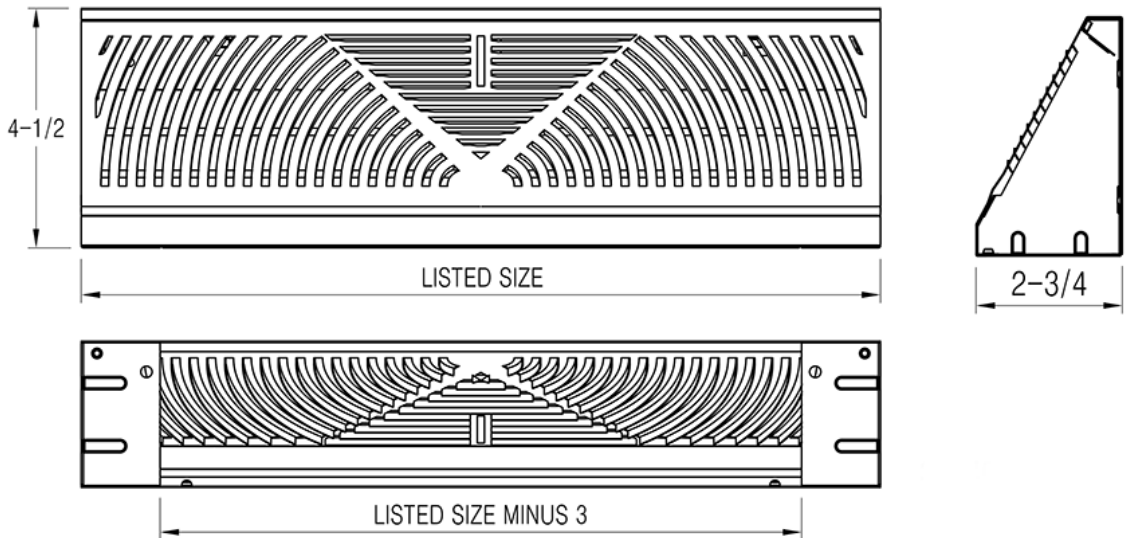

155 - Baseboard Return Air Grille

- Steel construction
- Removable faceplate for easy installation and cleaning
- Complementary to model 150
- White or brown durable finish

| | | | |
|-------------------|---------------------|-----------------|--------|
| JOB NAME: _____ | SUBMITTED BY: _____ | DATE: 10-1-2015 | REV: 1 |
| LOCATION: _____ | | | |
| ARCHITECT: _____ | | | |
| ENGINEER: _____ | | | |
| CONTRACTOR: _____ | | | |